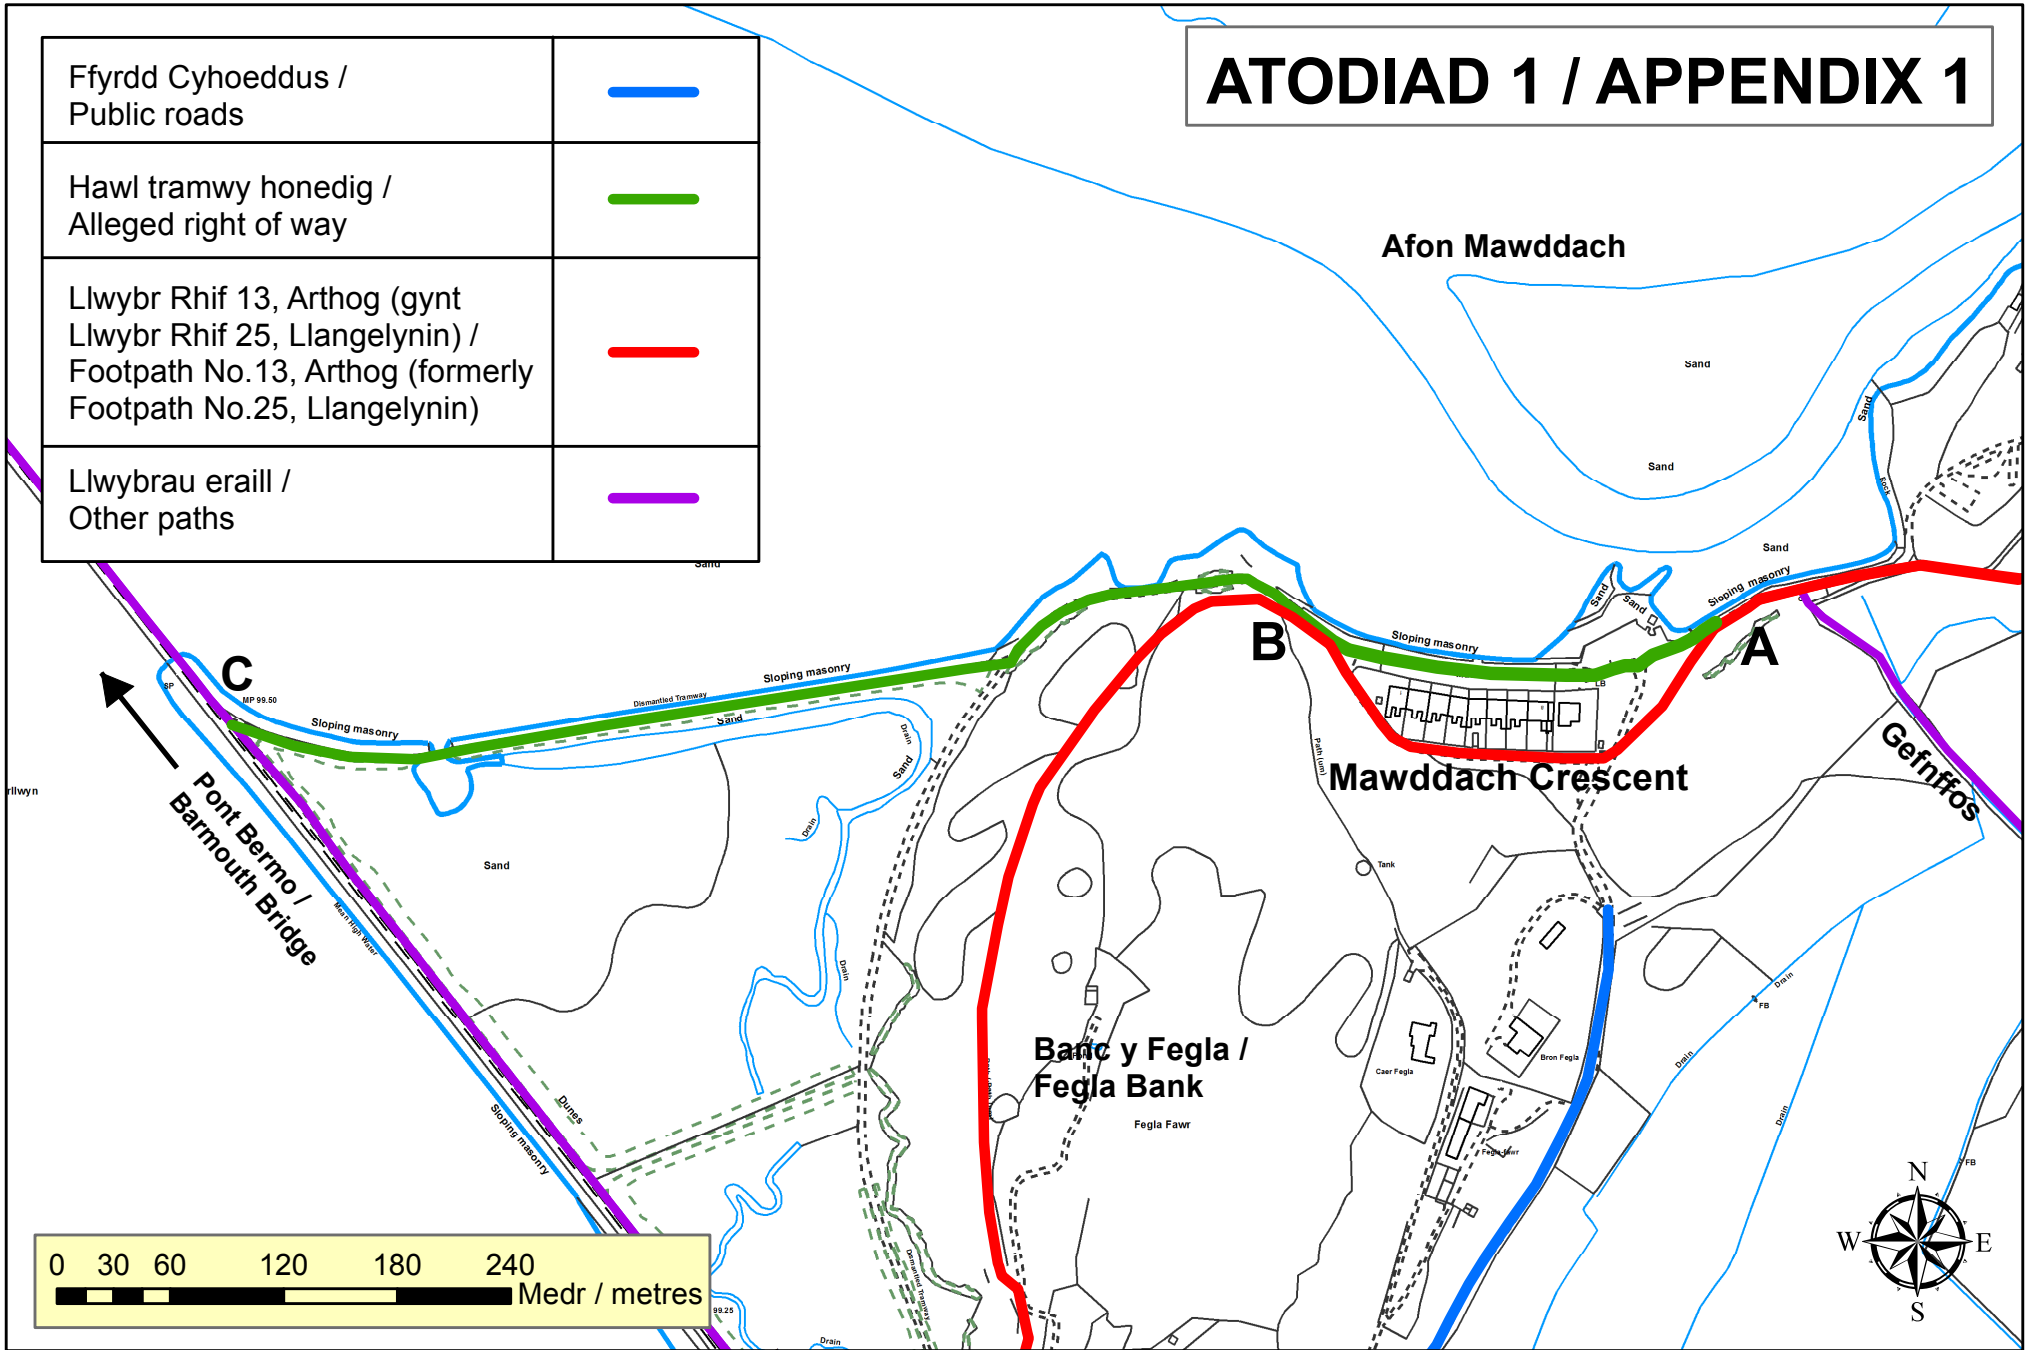

ATODIAD 1 / APPENDIX 1

Ffyrdd Cyhoeddus / Public roads	
Hawl tramwy honedig / Alleged right of way	
Llwybr Rhif 13, Arthog (gynt Llwybr Rhif 25, Llangelynin) / Footpath No.13, Arthog (formerly Footpath No.25, Llangelynin)	
Llwybrau eraill / Other paths	

© Hawlfraint y Goron a hawliau ddata 2017 Arolwg Ordnans 100023387
 © Crown copyright and database rights 2017 Ordnance Survey 100023387

**Hawl tramwy honedig, Arthog /
 Alleged right of way, Arthog**
 Cyf. Grid / Grid Ref. - SH 631, 148